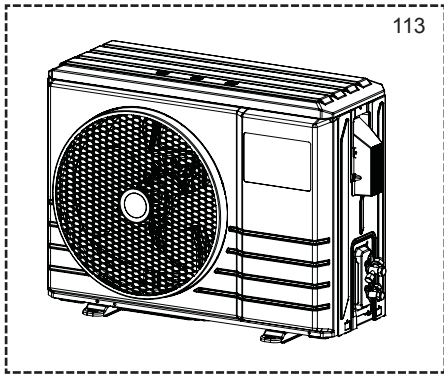

SPARE PARTS EXPLODED VIEW HEAT PUMPS

Model

SPLIT INVERTER (JANUS IV)

R8218401-03 - 30/09/2021

1	3629070	NUOS SPLIT INVERTER EXT UNIT	09-2019	-
2	3629071	AQUANEXT SPLIT INVERTER EXT UNIT	09-2019	-
Col	Reference	Model type	Begin	End

NIJOS SPLIT INV.
AQUANEXT SPLIT INV.

31

☰	Description	Manf. Pt. N	Type	31																		
				1	2	3	4	5	6	7	8	9	10	11	12	13	14	15	16	17	18	From
0100	CHASSIS-FRONT CASE																					
0101	TOP COVER	65154216		●	●																	
0105	LEFT PANEL	65154217		●	●																	
0106	FRONT PANEL	65154218		●	●																	
0109	GAS CONNECTION COVER	65154745		●	●																	
0110	BIG HANDLE	65154219		●	●																	
0111	FRONT GRILL	65154220		●	●																	
0112	GRILL COVER	65154221		●																		
	GRILL COVER	65154222			●																	
0113	COMPLETE OUTDOOR UNIT	65154223		●	●																	
0115	RIGHT PANEL	65154224		●	●																	
0117	VALVE PLATE	65154225		●	●																	
0130	CONNECTOR FOR WATERING	65153243		●	●																	