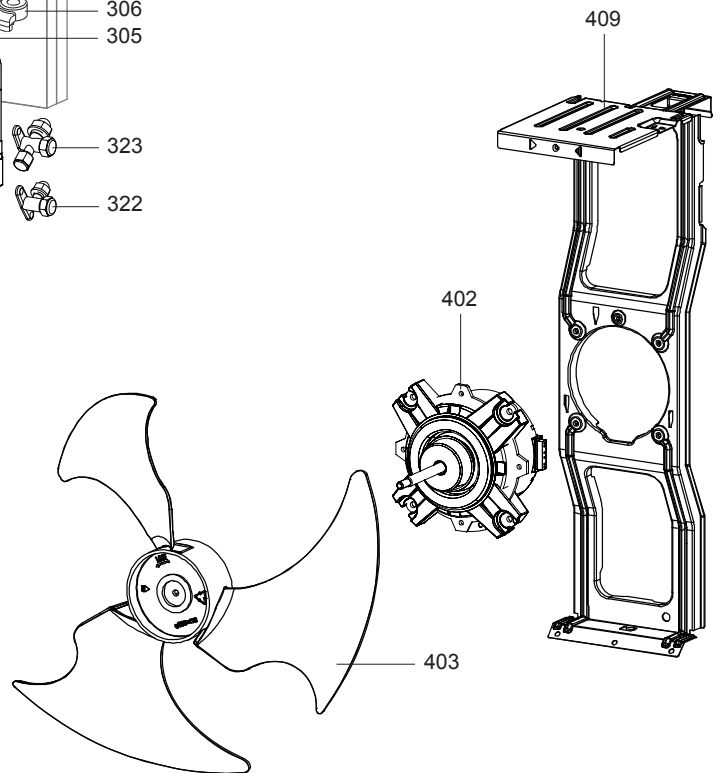

NIJOS SPLIT INV.
AQUANEXT SPLIT INV.

31

☰	Description	Manf. Pt. N	Type	31																		
				1	2	3	4	5	6	7	8	9	10	11	12	13	14	15	16	17	18	From
0100	CHASSIS-FRONT CASE																					
0101	TOP COVER	65154216		●	●																	
0105	LEFT PANEL	65154217		●	●																	
0106	FRONT PANEL	65154218		●	●																	
0109	GAS CONNECTION COVER	65154745		●	●																	
0110	BIG HANDLE	65154219		●	●																	
0111	FRONT GRILL	65154220		●	●																	
0112	GRILL COVER	65154221		●																		
	GRILL COVER	65154222			●																	
0113	COMPLETE OUTDOOR UNIT	65154223		●	●																	
0115	RIGHT PANEL	65154224		●	●																	
0117	VALVE PLATE	65154225		●	●																	
0130	CONNECTOR FOR WATERING	65153243		●	●																	

SPLIT INVERTER (JANUS IV)

Heat pumps

200
300
400

SPLIT INVERTER (JANUS IV)

Heat pumps

5000

LIST OF THE ABBREVIATIONS

HW	: Hot water.
CW	: Cold water.
C	: Ceramic resistance (normal heating).
Ca	: Ceramic resistance (accelerated heating)
TP	: Immersion heater.
1F	: With fittings.
2F	: Without fittings.
3F	: With fittings and another outlet connection.
AMI	: With mixing valve.
SMI	: Without mixing valve.
PUISS	: Power of th appliance.
PN	: Appliance with normal pression.
LP	: Appliance with low pression.
PV	: Appliance with variable power.
PF	: Appliance with fixed power.