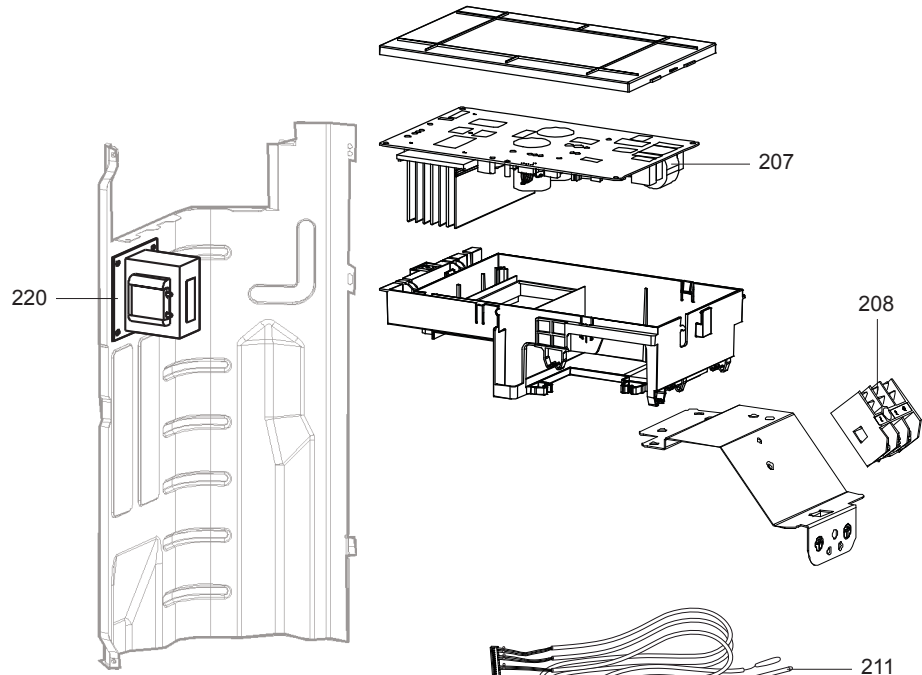

NIJOS SPLIT INV.
AQUANEXT SPLIT INV.

31

☰	Description	Manf. Pt. N	Type	31																		
				1	2	3	4	5	6	7	8	9	10	11	12	13	14	15	16	17	18	From
0100	CHASSIS-FRONT CASE																					
0101	TOP COVER	65154216		●	●																	
0105	LEFT PANEL	65154217		●	●																	
0106	FRONT PANEL	65154218		●	●																	
0109	GAS CONNECTION COVER	65154745		●	●																	
0110	BIG HANDLE	65154219		●	●																	
0111	FRONT GRILL	65154220		●	●																	
0112	GRILL COVER	65154221		●																		
	GRILL COVER	65154222			●																	
0113	COMPLETE OUTDOOR UNIT	65154223		●	●																	
0115	RIGHT PANEL	65154224		●	●																	
0117	VALVE PLATE	65154225		●	●																	
0130	CONNECTOR FOR WATERING	65153243		●	●																	

SPLIT INVERTER (JANUS IV)

Heat pumps

200
300
400

SPLIT INVERTER (JANUS IV)

Heat pumps

5000

LIST OF THE ABBREVIATIONS

HW	: Hot water.
CW	: Cold water.
C	: Ceramic resistance (normal heating).
Ca	: Ceramic resistance (accelerated heating)
TP	: Immersion heater.
1F	: With fittings.
2F	: Without fittings.
3F	: With fittings and another outlet connection.
AMI	: With mixing valve.
SMI	: Without mixing valve.
PUISS	: Power of th appliance.
PN	: Appliance with normal pression.
LP	: Appliance with low pression.
PV	: Appliance with variable power.
PF	: Appliance with fixed power.