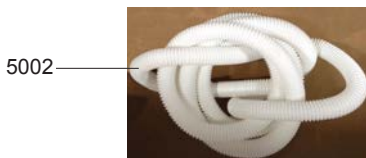

SPLIT INVERTER (JANUS IV)

Heat pumps

200
300
400

SPLIT INVERTER (JANUS IV)

Heat pumps

5000

LIST OF THE ABBREVIATIONS

HW	: Hot water.
CW	: Cold water.
C	: Ceramic resistance (normal heating).
Ca	: Ceramic resistance (accelerated heating)
TP	: Immersion heater.
1F	: With fittings.
2F	: Without fittings.
3F	: With fittings and another outlet connection.
AMI	: With mixing valve.
SMI	: Without mixing valve.
PUISS	: Power of th appliance.
PN	: Appliance with normal pression.
LP	: Appliance with low pression.
PV	: Appliance with variable power.
PF	: Appliance with fixed power.