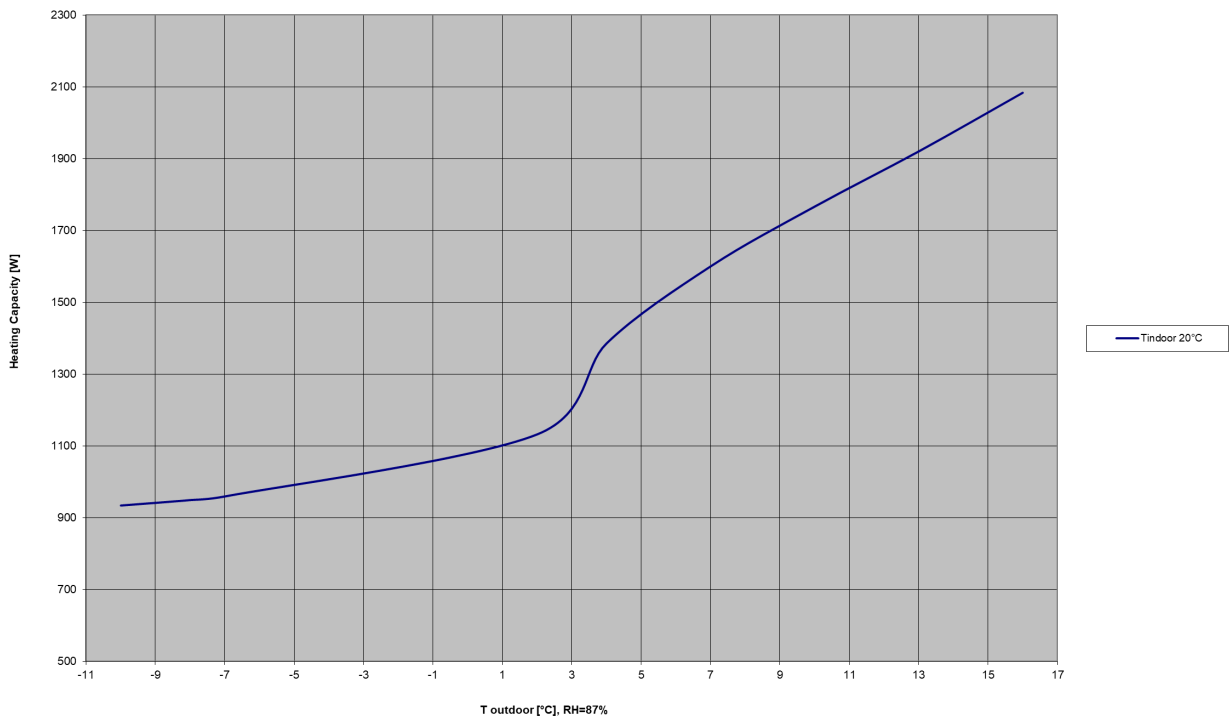

### COOLING CAPACITY

### POWER INPUT

Mod. UNICO AIR 20 HP- PERFORMANCE CURVES

**HEATING CAPACITY**

**POWER INPUT**