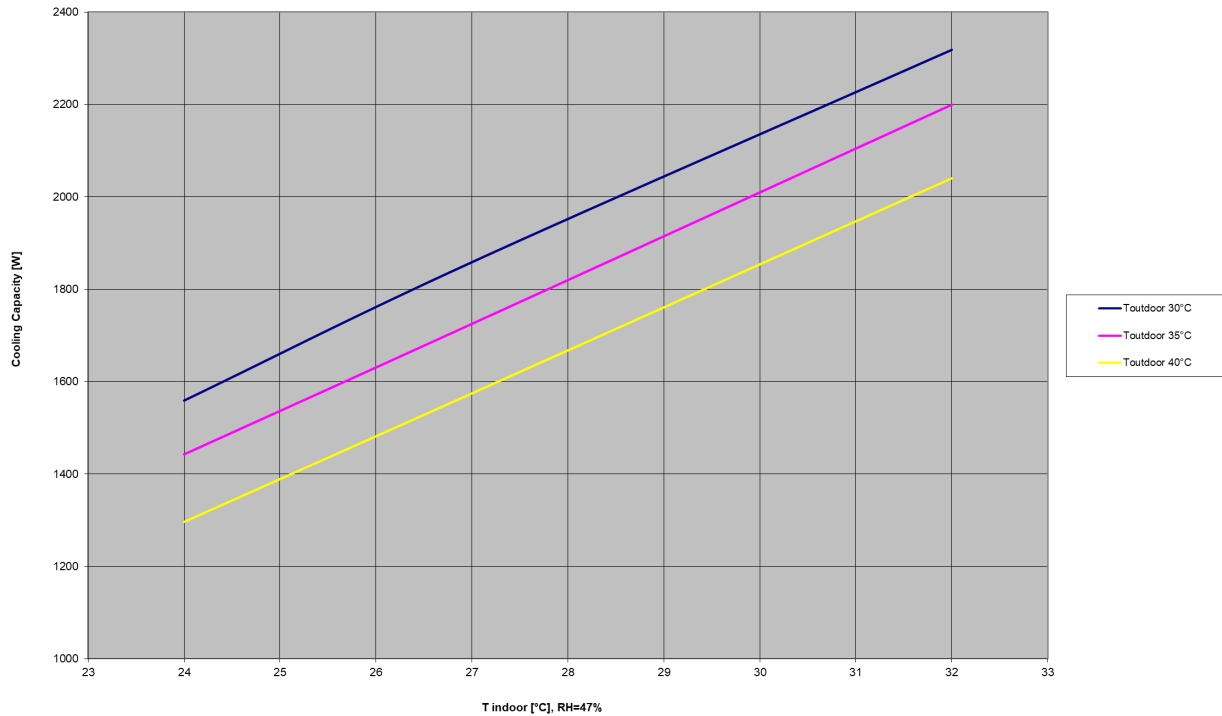

## Mod. UNICO AIR 20 HP – PERFORMANCE CURVES

### COOLING CAPACITY

### POWER INPUT

Mod. UNICO AIR 20 HP- PERFORMANCE CURVES

**HEATING CAPACITY**

**POWER INPUT**