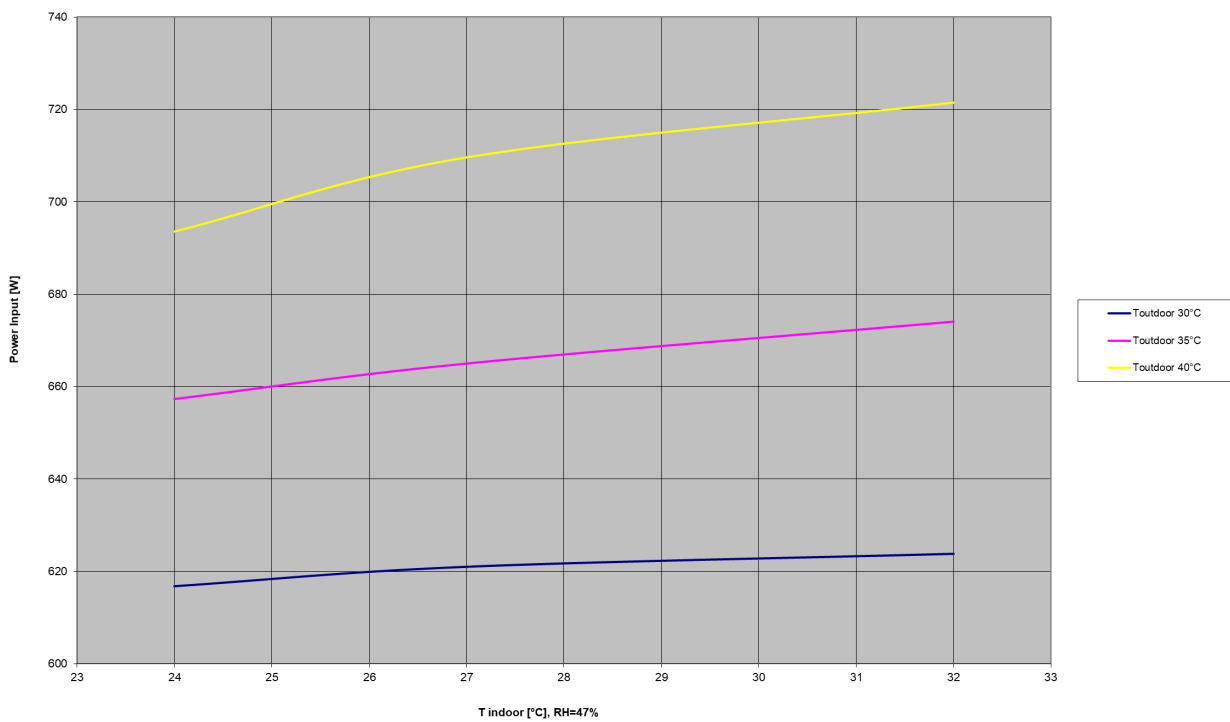

## Mod. UNICO AIR 20 HP – PERFORMANCE CURVES

### COOLING CAPACITY

### POWER INPUT

Mod. UNICO AIR 20 HP- PERFORMANCE CURVES

**HEATING CAPACITY**

**POWER INPUT**