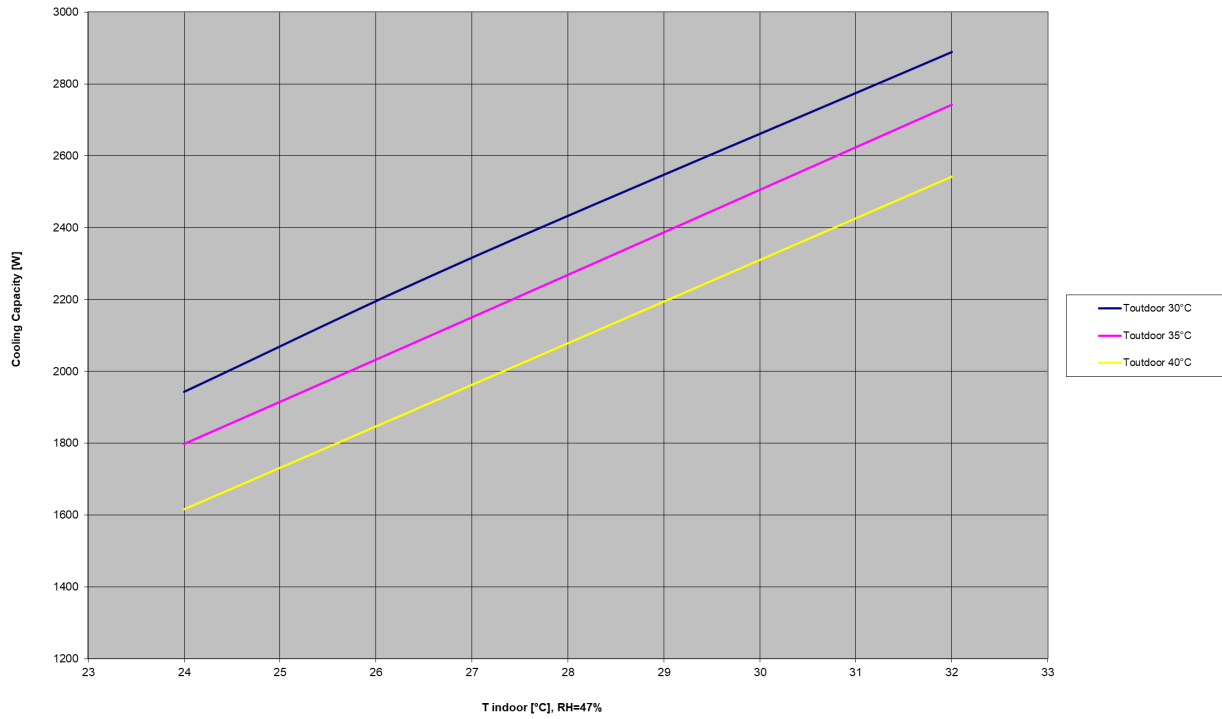

Mod. UNICO AIR 25 HP – PERFORMANCE CURVES

COOLING CAPACITY

POWER INPUT

Mod. UNICO AIR 25 HP- PERFORMANCE CURVES

HEATING CAPACITY

POWER INPUT