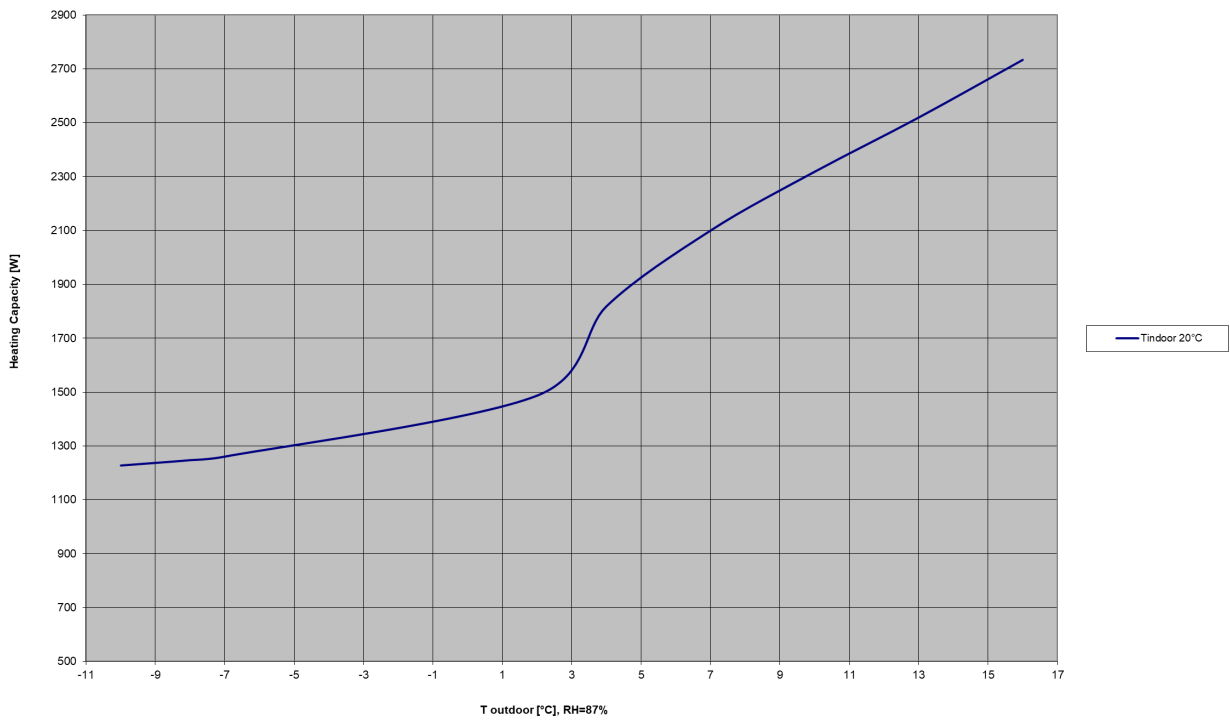

Mod. UNICO AIR 25 HP – PERFORMANCE CURVES

COOLING CAPACITY

POWER INPUT

Mod. UNICO AIR 25 HP- PERFORMANCE CURVES

HEATING CAPACITY

POWER INPUT