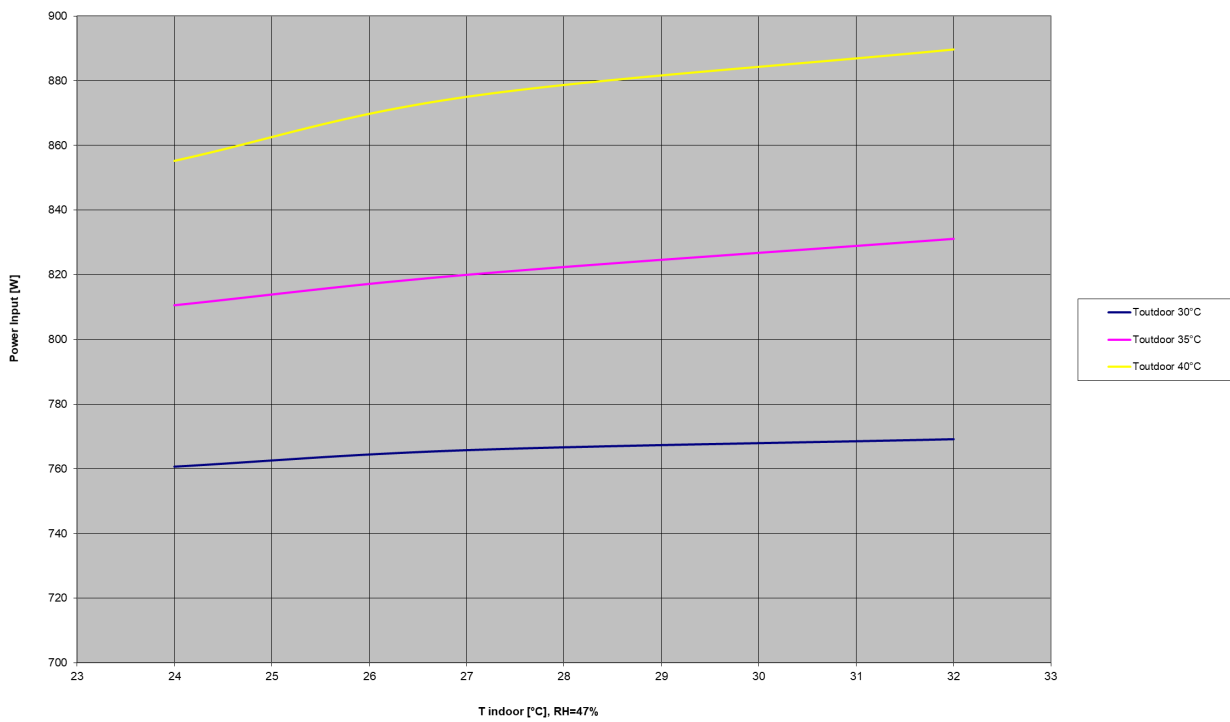

Mod. UNICO AIR 25 HP – PERFORMANCE CURVES

COOLING CAPACITY

POWER INPUT

Mod. UNICO AIR 25 HP- PERFORMANCE CURVES

HEATING CAPACITY

POWER INPUT